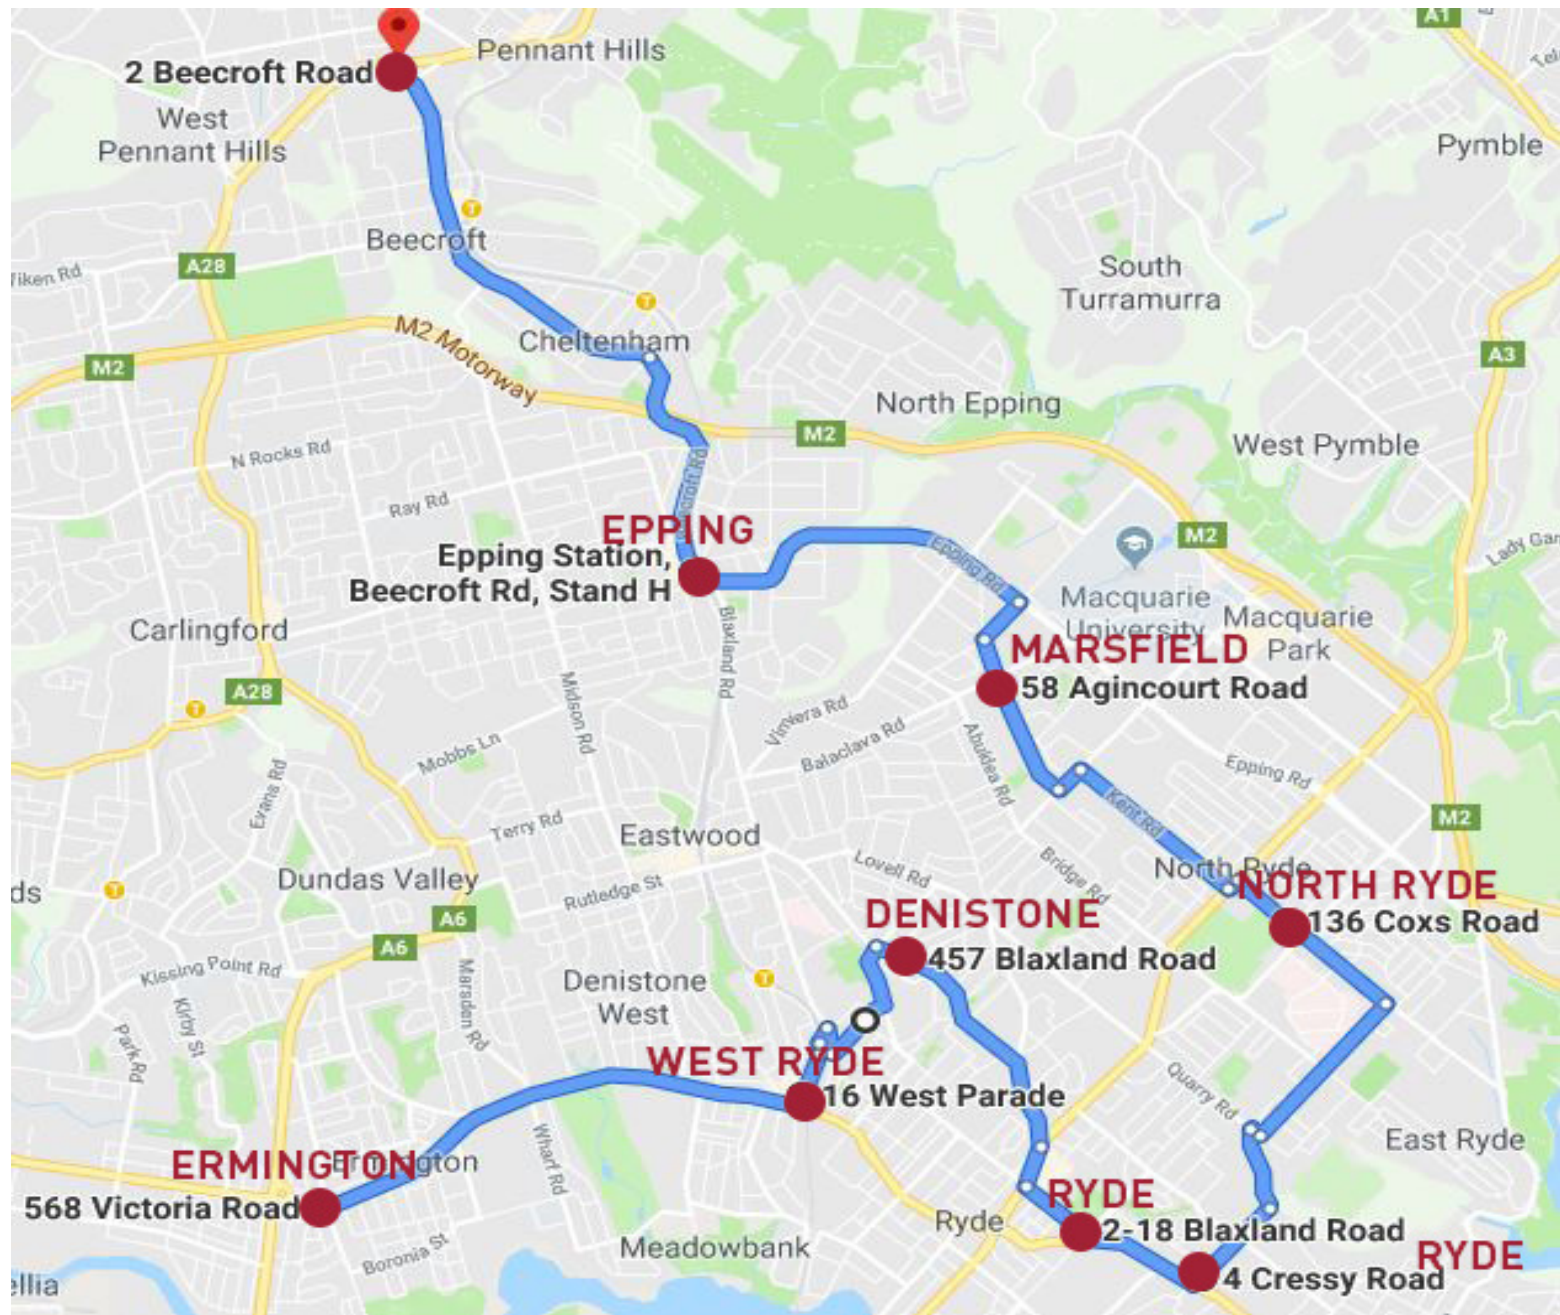

Mount St Benedict College Private Bus Service

TIMETABLE

Ryde Region Route

Stop	Location	Morning Timetable	Afternoon Timetable
1	ERMINGTON, Victoria Road (at Spurway St)	7.18	4.40
2	WEST RYDE, West Parade (West Ryde Station) near Anthony Rd	7.26	4.30
3	DENISTONE, Blaxland Rd (near Princess St)	7.31	4.25
4	RYDE, Blaxland Rd (near Princess St)	7.41	4.15
5	RYDE, Cressy Rd (Holy Cross College)	7.43	4.13
6	NORTH RYDE, Coxs Rd (Holy Spirit Catholic Primary School)	7.49	4.07
7	MARSFIELD, Agincourt Rd (St Anthony's Catholic Primary School)	7.55	3.57
8	EPPING, Beecroft Rd (Epping Station, Station H)	8.03	3.50
9	MOUNT ST BENEDICT COLLEGE	8.15	3.25

Access the detailed Google map of the finalised bus route:

<https://goo.gl/maps/CehiEQ2xxxz>

Mount St Benedict College Private Bus Service

MAP OF BUS ROUTE

*Inspiring Young Women
Transforming the Future*